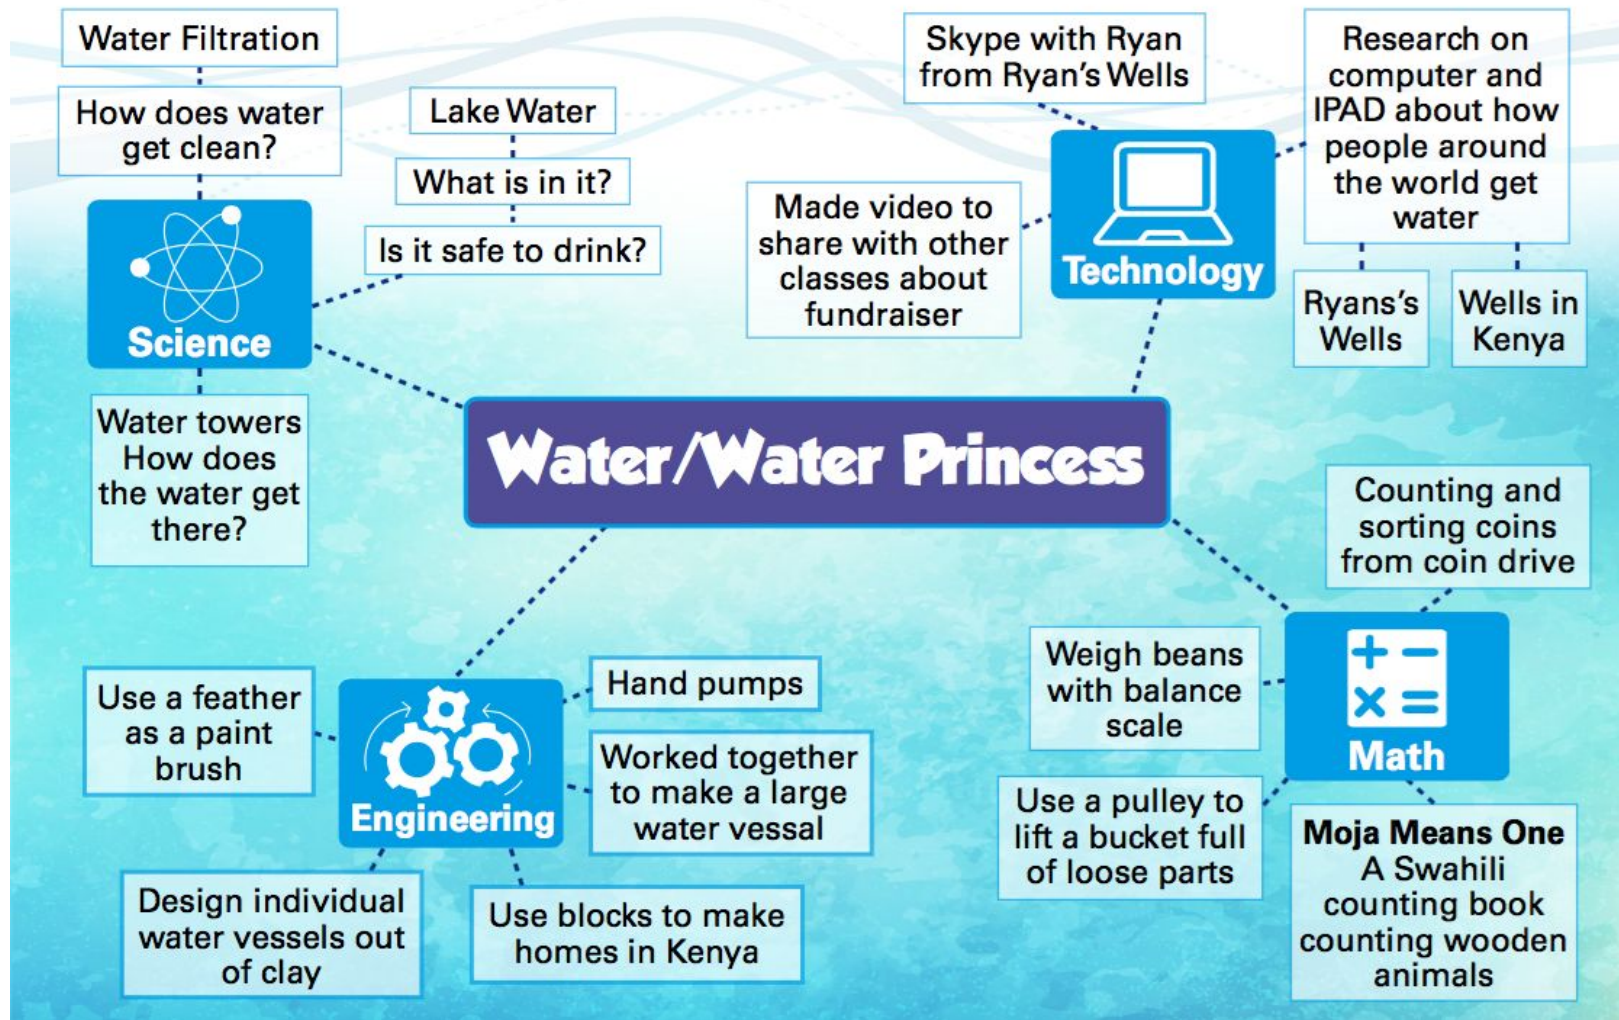

+ New

📁 My Drive

👥 Shared with me

🕒 Recent

★ Starred

🗑️ Trash

☁️ Storage
10.1 GB used

<https://safeshare.tv/x/ss5bba1b193ee90#>